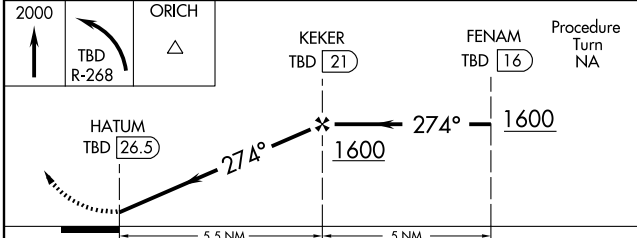

CATEGORY	A	B	C	D
CIRCLING	1160-1¼ 1151 (1200-1¼)	1160-1½ 1151 (1200-1½)	1160-3 1151 (1200-3)	NA

PATTERSON, LOUISIANA
Amdt 10B 11181

PATTERSON/ HARRY P. WILLIAMS MEMORIAL (PTN)
29°43' N-91°20' W
VOR/DME-A