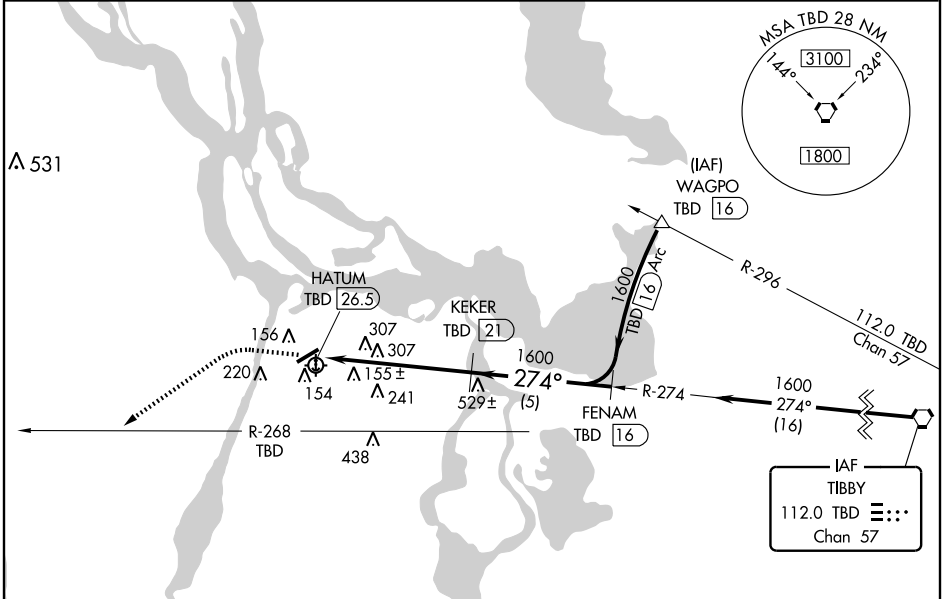

PATTERSON, LOUISIANA

AL-5717 (FAA)

VOR/DME-A

PATTERSON/HARRY P. WILLIAMS MEMORIAL (PTN)

VORTAC TBD 112.0 Chan 57	APP CRS 274°	Rwy Idg TDZE Apt Elev 9	N/A N/A 9
---------------------------------------	------------------------	----------------------------------	-----------------

MISSED APPROACH: Climb to 2000 then left turn via TBD R-268 to ORICH Int/LLA 40.5 DME and hold.

AWOS-3 134.575	NEW ORLEANS APP CON 124.3 256.9	UNICOM 122.8 (CTAF) 1
--------------------------	---	--

SC-4, 18 OCT 2012 to 15 NOV 2012

SC-4, 18 OCT 2012 to 15 NOV 2012

CATEGORY	A	B	C	D
CIRCLING	1160-1¼ 1151 (1200-1¼)	1160-1½ 1151 (1200-1½)	1160-3 1151 (1200-3)	NA

PATTERSON, LOUISIANA
Amdt 10B 11181

PATTERSON/ HARRY P. WILLIAMS MEMORIAL (PTN)
29°43' N-91°20' W
VOR/DME-A