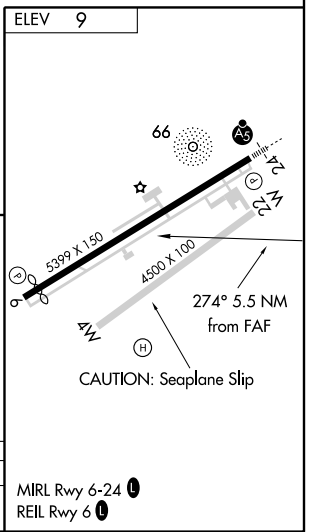

PATTERSON, LOUISIANA

AL-5717 (FAA)

VOR/DME-A

PATTERSON/HARRY P. WILLIAMS MEMORIAL (PTN)

VORTAC TBD 112.0 Chan 57	APP CRS 274°	Rwy Idg TDZE Apt Elev 9	N/A N/A 9
---------------------------------------	------------------------	----------------------------------	-----------------

MISSED APPROACH: Climb to 2000 then left turn via TBD R-268 to ORICH Int/LLA 40.5 DME and hold.

AWOS-3 134.575	NEW ORLEANS APP CON 124.3 256.9	UNICOM 122.8 (CTAF) 1
--------------------------	---	--

SC-4, 18 OCT 2012 to 15 NOV 2012

SC-4, 18 OCT 2012 to 15 NOV 2012

CATEGORY	A	B	C	D
CIRCLING	1160-1¼ 1151 (1200-1¼)	1160-1½ 1151 (1200-1½)	1160-3 1151 (1200-3)	NA

PATTERSON, LOUISIANA
Amdt 10B 11181

PATTERSON/ HARRY P. WILLIAMS MEMORIAL (PTN)
29°43' N-91°20' W
VOR/DME-A